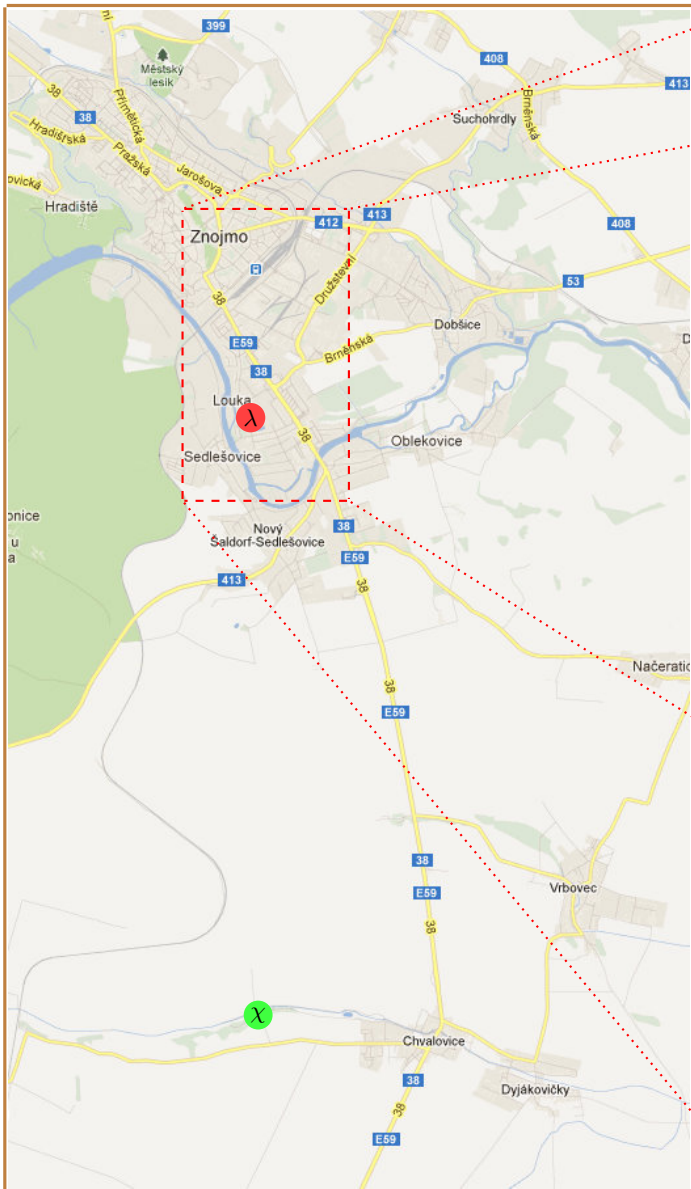

# MEMICS 2012 Workshop Map

- λ **Loucky Monastery**  
 The workshop venue  
 GPS: +48°50'26.36"N, +16°3'30.73"E
- κ **Komenskeho Square**  
 The meeting place for the workshop tour  
 GPS: +48°51'22.78"N, +16°3'10.43"E
- χ **Chvalovice**  
 The wine tasting venue (open cellar festival)  
 GPS: +48°47'18.72"N, +16°3'32.24"E
- δ **Dukla Hotel**  
 A workshop hotel  
 GPS: +48°50'24.61"N, +16°3'58.31"E
- ν **U Divadla Hotel**  
 A workshop hotel  
 GPS: +48°51'10.32"N, +16°3'14.05"E
- ε **Eden Pension**  
 A workshop hotel  
 GPS: +48°50'6.93"N, +16°4'3.41"E