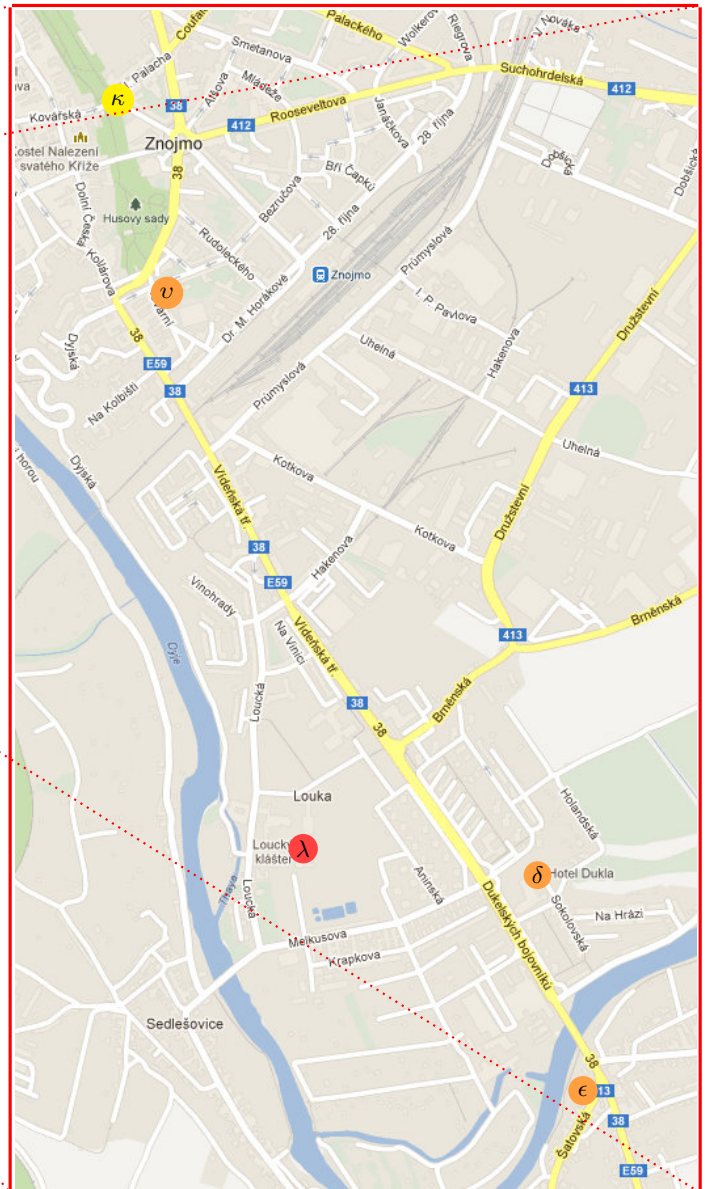

# MEMICS 2012 Workshop Map

- λ **Loucky Monastery**  
 The workshop venue  
 GPS: +48°50'26.36"N, +16°3'30.73"E
- κ **Komenskeho Square**  
 The meeting place for the workshop tour  
 GPS: +48°51'22.78"N, +16°3'10.43"E
- χ **Chvalovice**  
 The wine tasting venue (open cellar festival)  
 GPS: +48°47'18.72"N, +16°3'32.24"E
- δ **Dukla Hotel**  
 A workshop hotel  
 GPS: +48°50'24.61"N, +16°3'58.31"E
- ν **U Divadla Hotel**  
 A workshop hotel  
 GPS: +48°51'10.32"N, +16°3'14.05"E
- ε **Eden Pension**  
 A workshop hotel  
 GPS: +48°50'6.93"N, +16°4'3.41"E